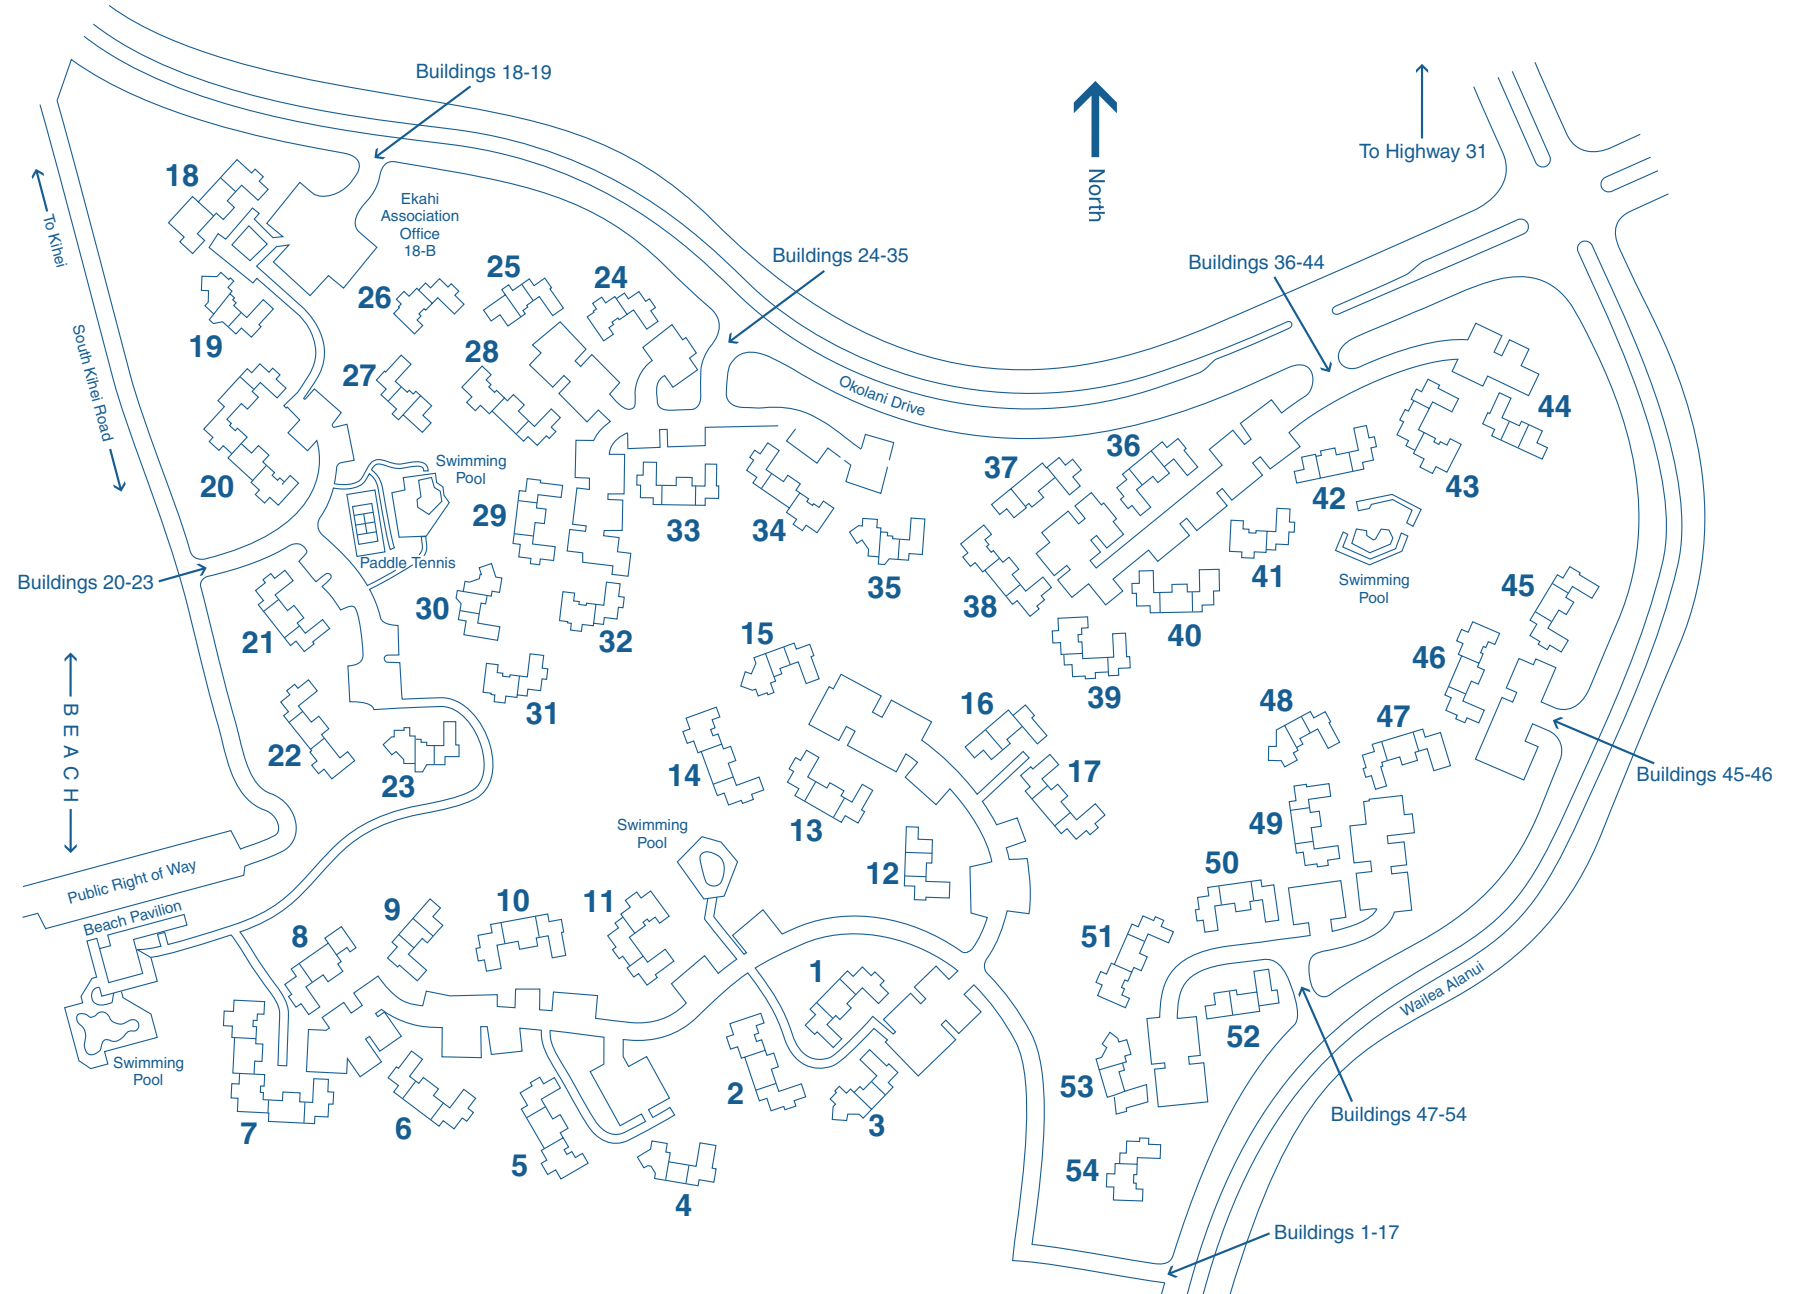

Destination Resorts

HAWAII

The Shops at Wailea, 3750 Wailea Alanui

Wailea, Maui, Hawai'i 96753

Telephone 808.891.6200

Toll Free 800.367.5246 • Fax 808.874.3554

info@drhmaui.com • www.drhmaui.com

Wailea Ekahi

3300 Wailea Alanui, Kihei, Hawai'i 96753