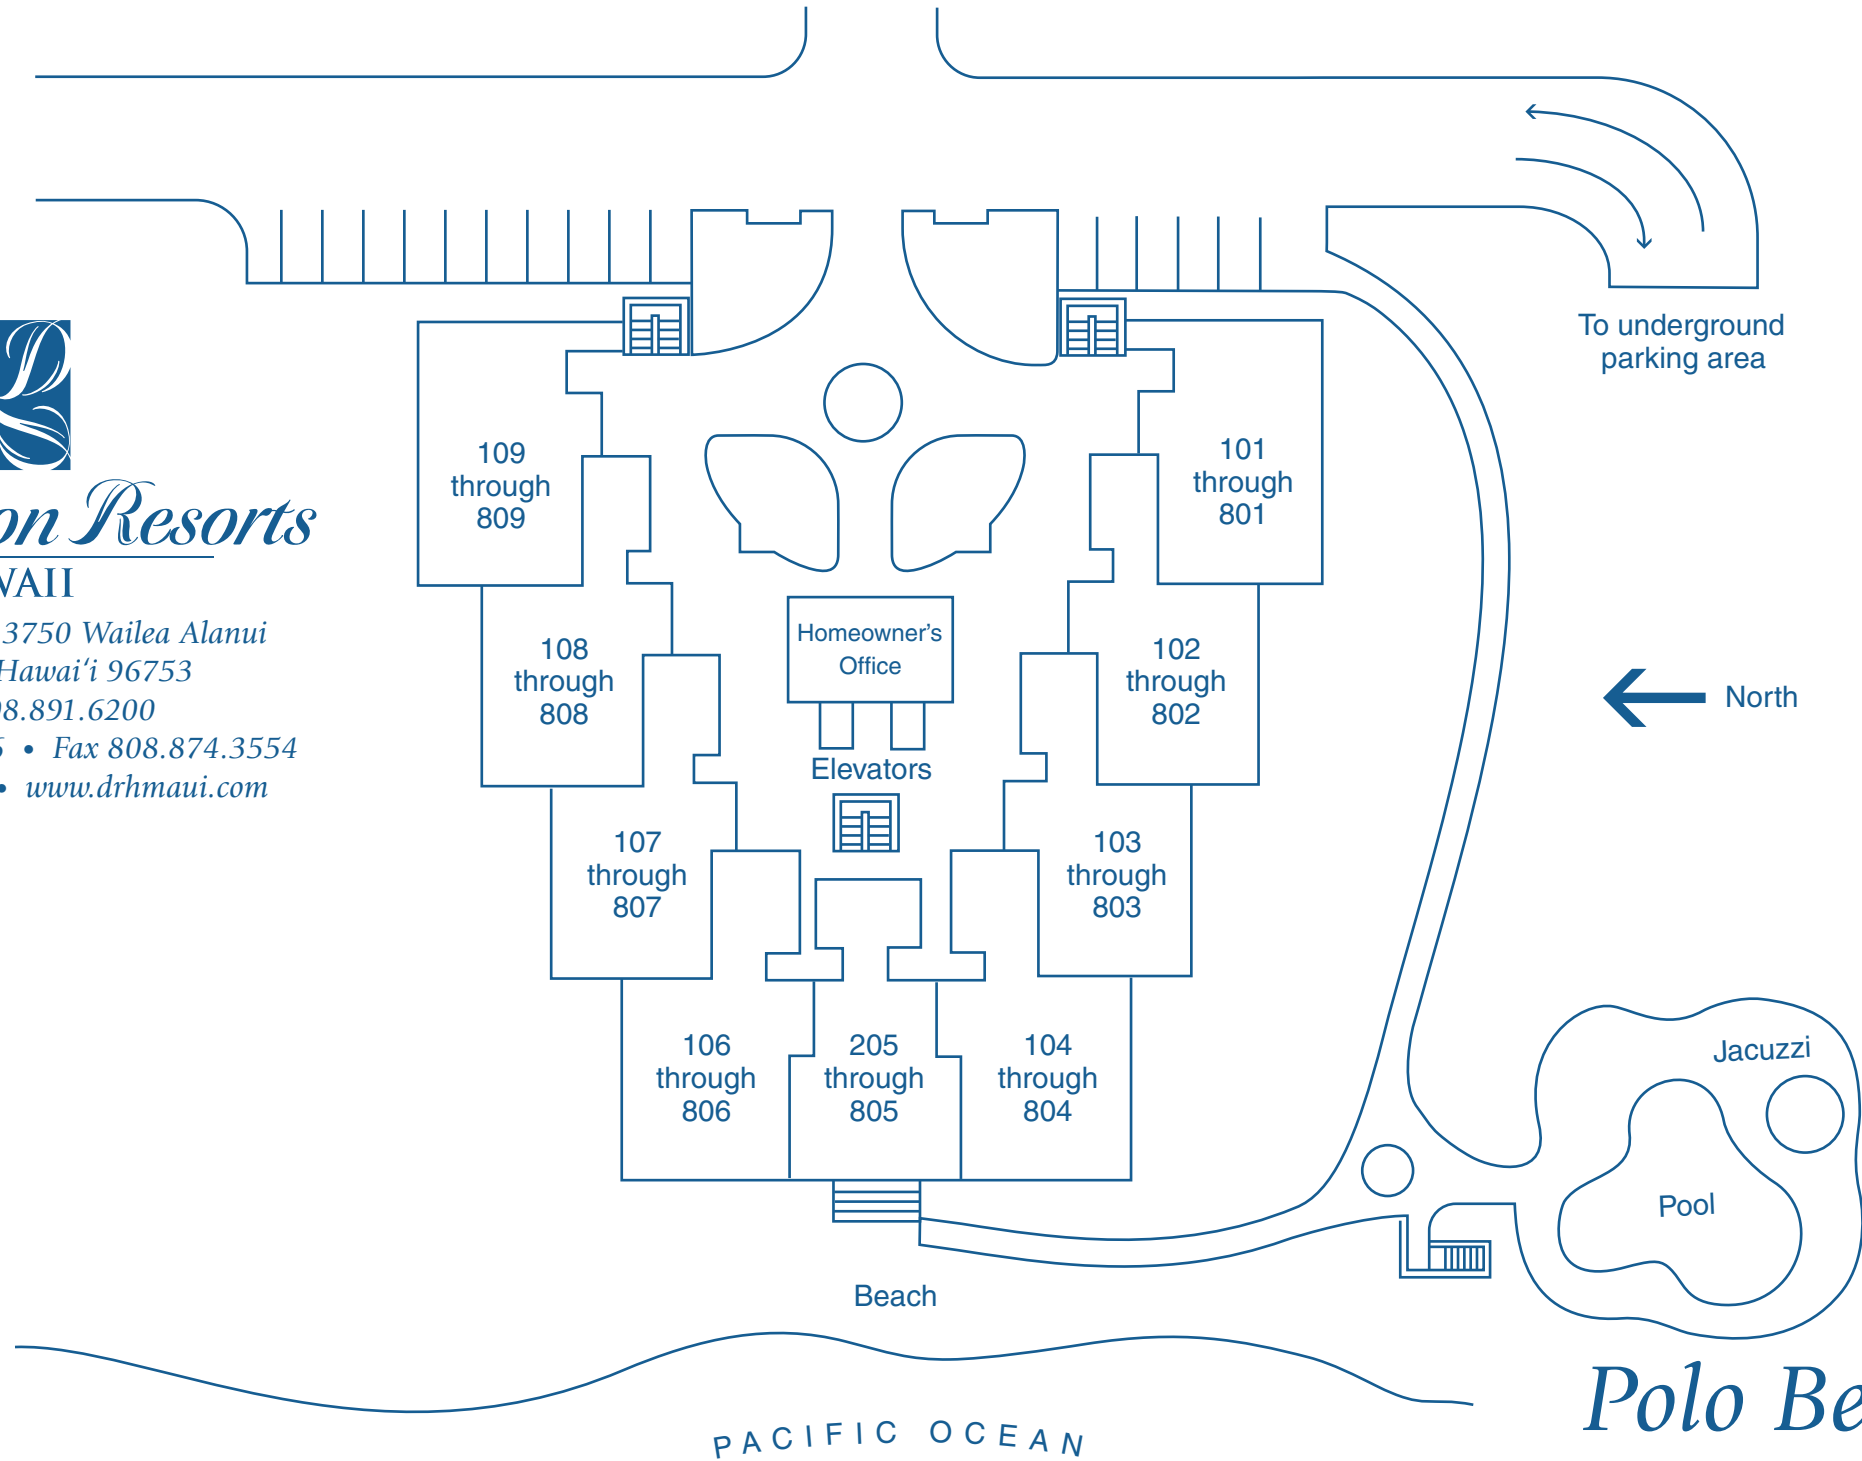

Destination Resorts

HAWAII

The Shops at Wailea, 3750 Wailea Alanui

Wailea, Maui, Hawai'i 96753

Telephone 808.891.6200

Toll Free 800.367.5246 • Fax 808.874.3554

info@drhmaui.com • www.drhmaui.com

Polo Beach Club

4400 Makena Alanui, Kihei, Hawai'i 96753